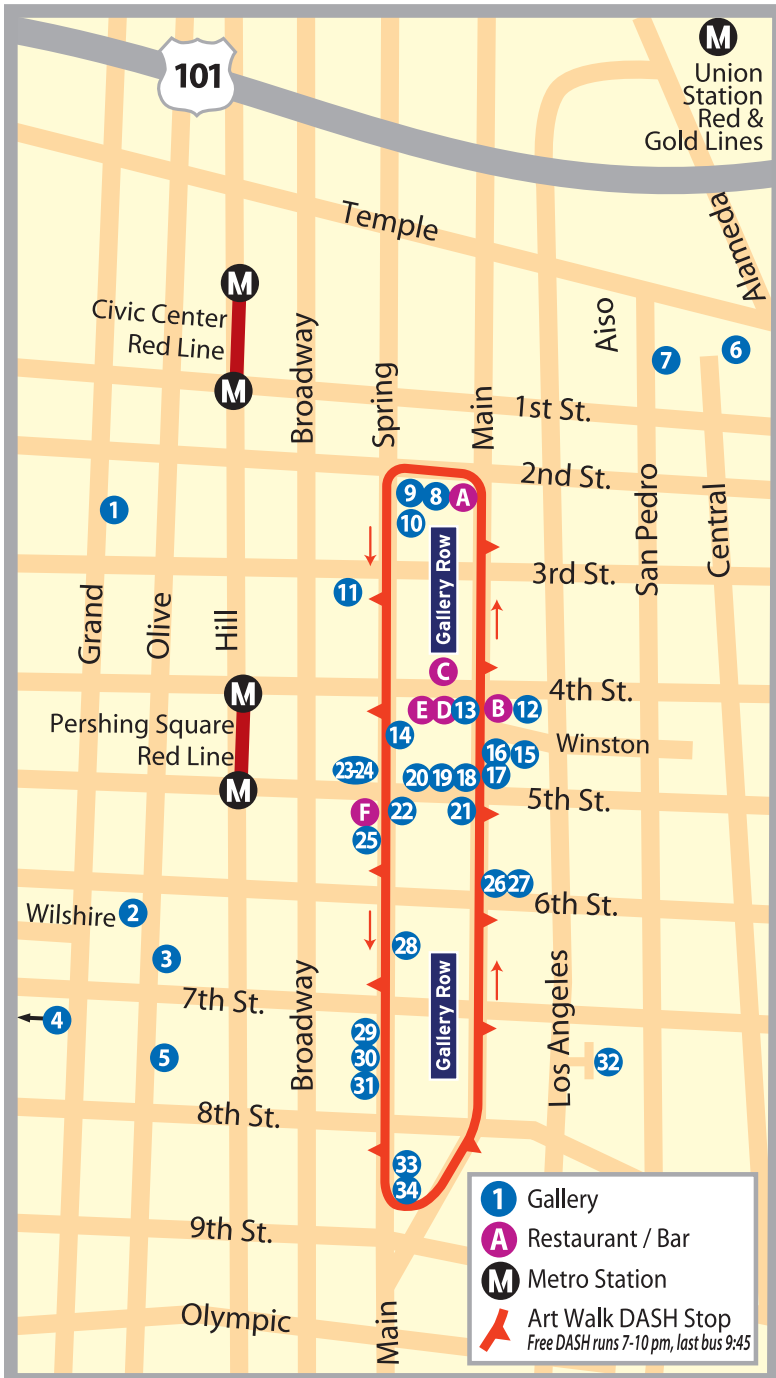

Second Thursday
of Every Month
in Downtown
Los Angeles

www.downtownartwalk.com

12pm - 9 pm
Free Admission
(limited hours where noted)

The Downtown Art Walk is a free, self-guided tour of the many art galleries and museums in Downtown Los Angeles.

Metro trains run past midnight, and a FREE Art Walk DASH shuttle runs 7 pm to 10 pm (last shuttle leaves at 9:45). The DASH loop route is indicated below. Paid parking lots and street parking are available throughout the area.

Please visit our restaurant and bar sponsors:

- A Pitfire Pizza** 2nd & Main
- B Pete's Cafe & Bar** 4th & Main
- C Bar 107** 4th Street between Spring & Main
- D Warung Cafe** 4th Street between Spring & Main
- E Rocket Pizza** 4th Street between Spring & Main
- F Charlie O's Bar** 5th & Spring